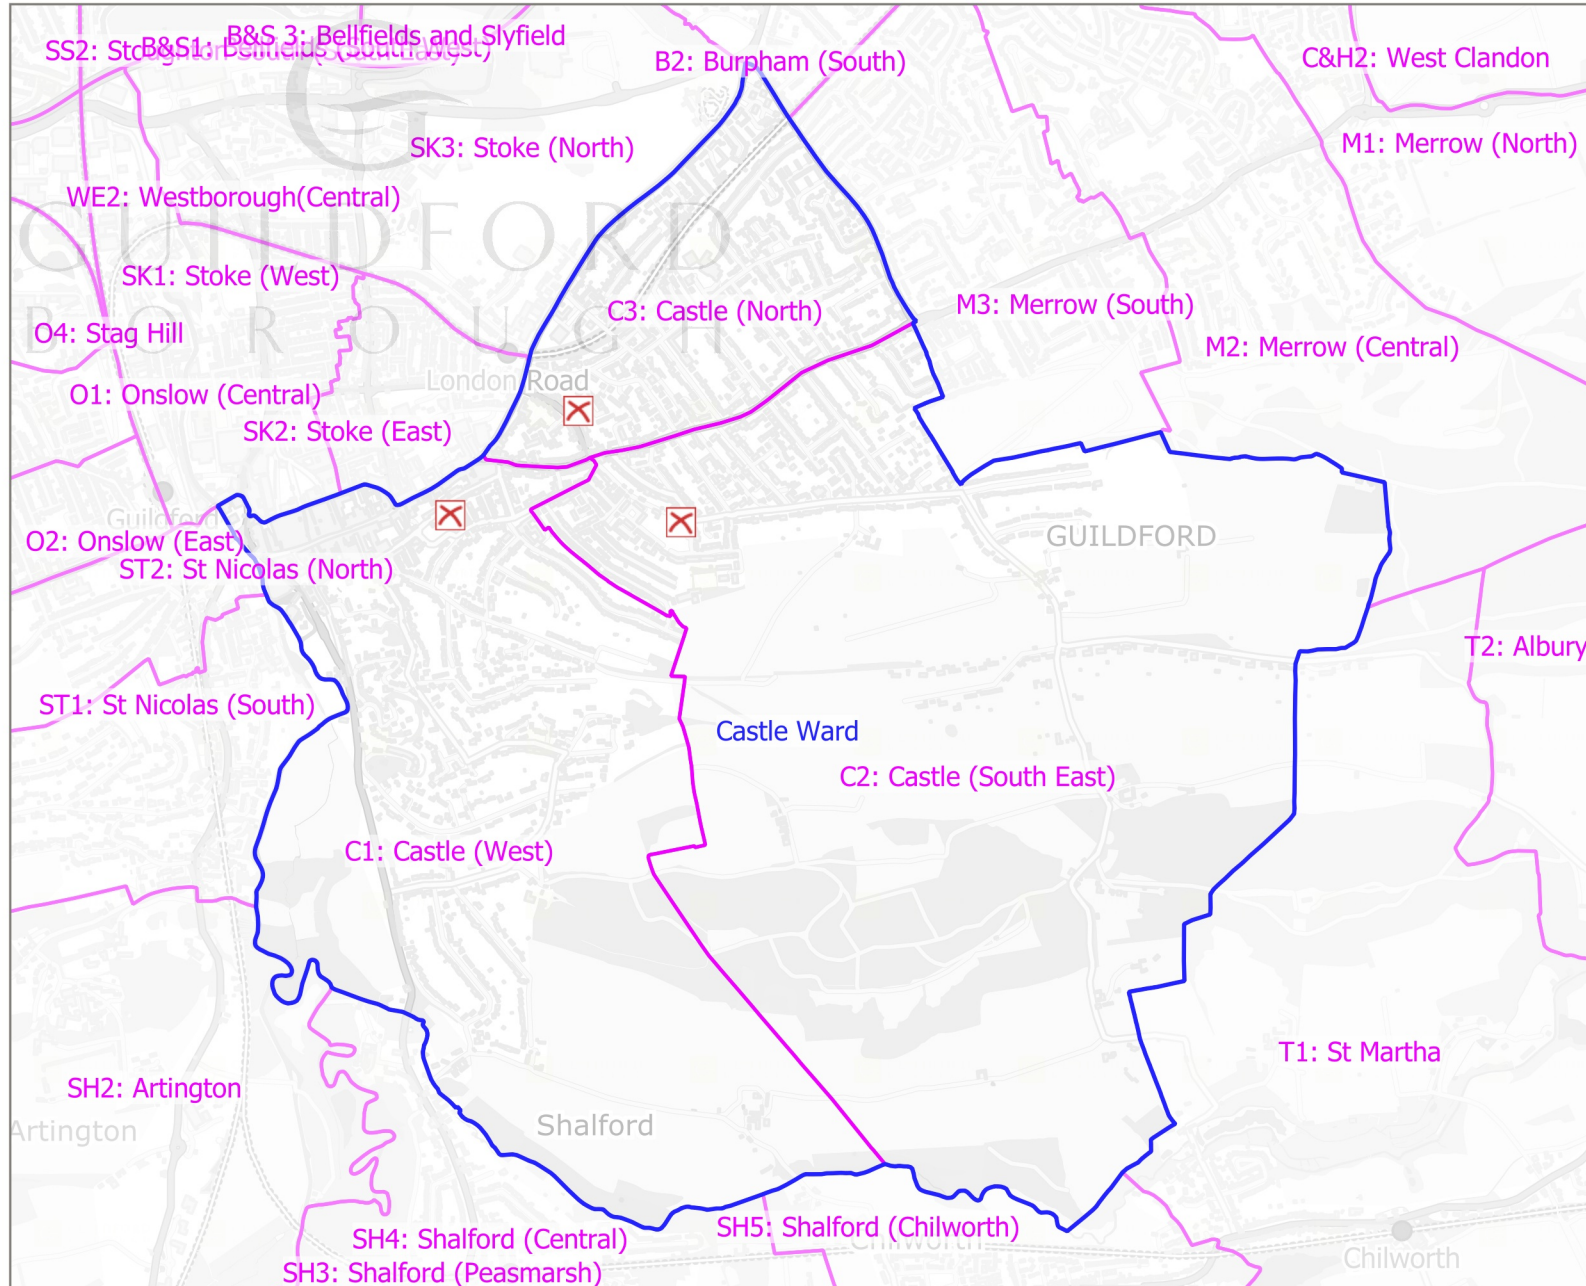

Ward and Polling District Boundaries - Castle Ward

Legend

-  Ward Boundary
-  Polling District
-  Polling Station

Polling Station List

- Christ Church
- Guildford Adult Learning Centre
- The Spike

Publication Date: 2022-11-28

Scale at A4:
Diagrammatic

© Crown Copyright 2022. Guildford Borough Council.
Licence No. 100019625.